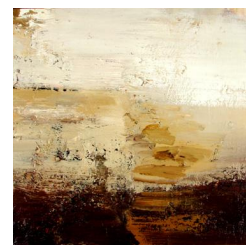

Little Van Gogh

Élément d'un paysage 6
1200 eur

Presents an exhibition of **Pierre Debatty**

Debatty 08

Élément d'un paysage 2
1200 eur

Élément d'un paysage 1
1200 eur

Élément d'un paysage 10
1200 eur

Élément d'un paysage 9
1200 eur

Élément d'un paysage 7
1200 eur

Élément d'un paysage 5
1200 eur

Élément d'un paysage 4
1200 eur

Élément d'un paysage 3
1200 eur

Ascendance
1200 eur

BIO :

This artist was born in 1966.

BACKGROUND :

This painter, who is strongly committed to abstraction, is a professor at the Academy of Namur and Charleroi. His work takes him on a journey into a kind of sidereal universe where he moves between swollen volumes and more linear spaces, between masses and lines.

WORK :

Despite this, he cannot help but represent more figurative details: landscapes, engines, machines, unusual architecture. Hence the movement and dynamism that emerges from his canvases. He paints large and small formats and uses a wide variety of techniques: oil, acrylic, pastel, charcoal, walnut stain, quartz powder. Blues, reds, ochres, blacks, greys and browns are his favourite colours. Debatty draws us into an active reverie, into a dynamic that is unlimited but nevertheless conducive to deep meditation.