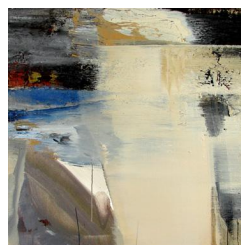

Little Van Gogh

Élément d'un paysage 6
1200 eur

Presents an exhibition of **Pierre Debatty**

Debatty 08

Élément d'un paysage 2
1200 eur

Élément d'un paysage 1
1200 eur

Élément d'un paysage 10
1200 eur

Élément d'un paysage 9
1200 eur

Élément d'un paysage 7
1200 eur

Élément d'un paysage 5
1200 eur

Élément d'un paysage 4
1200 eur

Élément d'un paysage 3
1200 eur

Ascendance
1200 eur

BIO :

This artist was born in 1966.

BACKGROUND :

This painter, who is strongly committed to abstraction, is a professor at the Academy of Namur and Charleroi. His work takes him on a journey into a kind of sidereal universe where he moves between swollen volumes and more linear spaces, between masses and lines.

WORK :

Despite this, he cannot help but represent more figurative details: landscapes, engines, machines, unusual architecture. Hence the movement and dynamism that emerges from his canvases. He paints large and small formats and uses a wide variety of techniques: oil, acrylic, pastel, charcoal, walnut stain, quartz powder. Blues, reds, ochres, blacks, greys and browns are his favourite colours. Debatty draws us into an active reverie, into a dynamic that is unlimited but nevertheless conducive to deep meditation.