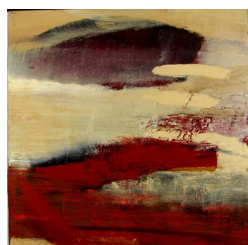

Little Van Gogh

Élément d'un paysage 6
1200 eur

Presents an exhibition of **Pierre Debatty**

Debatty 08

Élément d'un paysage 2
1200 eur

Élément d'un paysage 1
1200 eur

Élément d'un paysage 10
1200 eur

Élément d'un paysage 9
1200 eur

Élément d'un paysage 7
1200 eur

Élément d'un paysage 5
1200 eur

Élément d'un paysage 4
1200 eur

Élément d'un paysage 3
1200 eur

Ascendance
1200 eur

BIO :

This artist was born in 1966.

BACKGROUND :

This painter, who is strongly committed to abstraction, is a professor at the Academy of Namur and Charleroi. His work takes him on a journey into a kind of sidereal universe where he moves between swollen volumes and more linear spaces, between masses and lines.

WORK :

Despite this, he cannot help but represent more figurative details: landscapes, engines, machines, unusual architecture. Hence the movement and dynamism that emerges from his canvases. He paints large and small formats and uses a wide variety of techniques: oil, acrylic, pastel, charcoal, walnut stain, quartz powder. Blues, reds, ochres, blacks, greys and browns are his favourite colours. Debatty draws us into an active reverie, into a dynamic that is unlimited but nevertheless conducive to deep meditation.