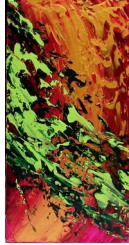

**Lago Argentino**  
700 eur

Little Van Gogh

Presents an exhibition of  
**Silvia DEPAIRE**

**Iguazu 2**  
700 eur

**Iguazu 1**  
700 eur

**Gourmandise 3**  
650 eur

**Gourmandise 2**  
650 eur

**Fraise et caramel**  
1000 eur

**Gourmandise 1**  
1000 eur

**Framboise caramel**  
1000 eur

**Ushuaia**  
700 eur

**Canal de Beagle**  
700 eur

**BIO :**

Born in 1970 in Buenos Aires, Argentina, painter Silvia lives and works near Paris.