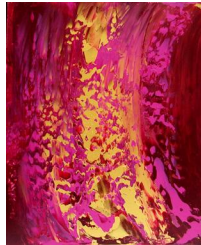

**Lago Argentino**  
700 eur

Little Van Gogh

Presents an exhibition of  
**Silvia DEPAIRE**

**Iguazu 2**  
700 eur

**Iguazu 1**  
700 eur

**Gourmandise 3**  
650 eur

**Gourmandise 2**  
650 eur

**Fraise et caramel**  
1000 eur

**Gourmandise 1**  
1000 eur

**Framboise caramel**  
1000 eur

**Ushuaia**  
700 eur

**Canal de Beagle**  
700 eur

**BIO :**

Born in 1970 in Buenos Aires, Argentina, painter Silvia lives and works near Paris.

**BACKGROUND :**

After studying marketing at university, she realised that her true calling was painting and, from 1991, began taking classes at the École des Beaux-Arts in Nice.

**WORK :**

This artist draws part of her inspiration from her childhood spent in Argentina in the Rio de la Plata Delta. This series, created using acrylics and gloss, comprises two sets of works: a collection inspired by the landscapes of southern Argentina, including Lake Argentino, the Perito Moreno Glacier and, further south, the Beagle Channel near Ushuaia. Another collection, entitled Saveurs des chefs, features the colours of Michelin-starred chefs' dishes and was created through tastings and meetings with Henri Roux, Hervé Rodriguez, Jean-Louis Nomicos... Here, colours and textures lend Silvia Depaire's works an air of extreme generosity and indulgence !