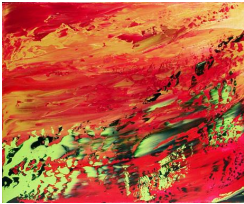

**Lago Argentino**  
700 eur

Little Van Gogh

Presents an exhibition of  
**Silvia DEPAIRE**

**Iguazu 2**  
700 eur

**Iguazu 1**  
700 eur

**Gourmandise 3**  
650 eur

**Gourmandise 2**  
650 eur

**Fraise et caramel**  
1000 eur

**Gourmandise 1**  
1000 eur

**Framboise caramel**  
1000 eur

**Ushuaia**  
700 eur

**Canal de Beagle**  
700 eur

**BIO :**

Born in 1970 in Buenos Aires, Argentina, painter Silvia lives and works near Paris.

**BACKGROUND :**

After studying marketing at university, she realised that her true calling was painting and, from 1991, began taking classes at the École des Beaux-Arts in Nice.

**WORK :**

This artist draws part of her inspiration from her childhood spent in Argentina in the Rio de la Plata Delta. This series, created using acrylics and gloss, comprises two sets of works: a collection inspired by the landscapes of southern Argentina, including Lake Argentino, the Perito Moreno Glacier and, further south, the Beagle Channel near Ushuaia. Another collection, entitled Saveurs des chefs, features the colours of Michelin-starred chefs' dishes and was created through tastings and meetings with Henri Roux, Hervé Rodriguez, Jean-Louis Nomicos... Here, colours and textures lend Silvia Depaire's works an air of extreme generosity and indulgence !