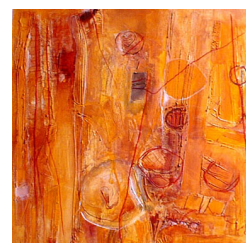

**Voiles du désert I**  
990 eur

**Ecritures africaines**  
990 eur

**Cité des 4 triangles**  
990 eur

**Boules de terre**  
990 eur

**Bulles de terre**  
990 eur

Sylvie Guilleme was born in 1962 in Ile de France, in the Yvelines region.

Her painting invites us to fly over the lands of yesterday and today, the lands of her travels, of her memories. Here and there, she collects, keeps and deposits in her paintings small pieces of memory from territories that are often African or desert-like. Little by little, mysterious writings and graphics appear on the surface of the canvas, a kind of language born of her imagination or a transcription of her inner life. She likes to look at our environment differently. In her paintings, Sylvie Guilleme plays with certain anomalies and contrasts. Nature leaves us with vestiges, imprints, traces and repetitive elements, which the artist sometimes uses as installations in her exhibitions.