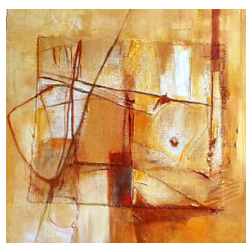

# Little Van Gogh

Presents an exhibition of  
**Sylvie Guilleme**

**Equilibre II**  
990 eur

**Equilibre I**  
990 eur

**Voile du désert II**  
990 eur

**Territoire III**  
990 eur

**Territoire I**  
990 eur

**Voiles du désert I**  
990 eur

**Ecritures africaines**  
990 eur

**Cité des 4 triangles**  
990 eur

**Boules de terre**  
990 eur

**Bulles de terre**  
990 eur

Sylvie Guilleme was born in 1962 in Ile de France, in the Yvelines region.

Her painting invites us to fly over the lands of yesterday and today, the lands of her travels, of her memories. Here and there, she collects, keeps and deposits in her paintings small pieces of memory from territories that are often African or desert-like. Little by little, mysterious writings and graphics appear on the surface of the canvas, a kind of language born of her imagination or a transcription of her inner life. She likes to look at our environment differently. In her paintings, Sylvie Guilleme plays with certain anomalies and contrasts. Nature leaves us with vestiges, imprints, traces and repetitive elements, which the artist sometimes uses as installations in her exhibitions.