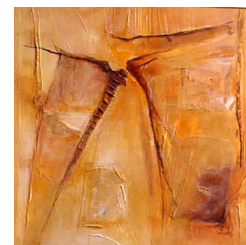

# Little Van Gogh

Presents an exhibition of  
**Sylvie Guilleme**

**Equilibre II**  
990 eur

**Equilibre I**  
990 eur

**Voile du désert II**  
990 eur

**Territoire III**  
990 eur

**Territoire I**  
990 eur

**Voiles du désert I**  
990 eur

**Ecritures africaines**  
990 eur

**Cité des 4 triangles**  
990 eur

**Boules de terre**  
990 eur

**Bulles de terre**  
990 eur

Sylvie Guilleme was born in 1962 in Ile de France, in the Yvelines region.

Her painting invites us to fly over the lands of yesterday and today, the lands of her travels, of her memories. Here and there, she collects, keeps and deposits in her paintings small pieces of memory from territories that are often African or desert-like. Little by little, mysterious writings and graphics appear on the surface of the canvas, a kind of language born of her imagination or a transcription of her inner life. She likes to look at our environment differently. In her paintings, Sylvie Guilleme plays with certain anomalies and contrasts. Nature leaves us with vestiges, imprints, traces and repetitive elements, which the artist sometimes uses as installations in her exhibitions.