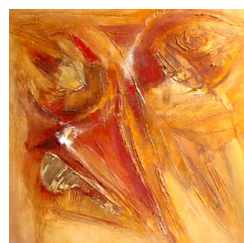

# Little Van Gogh

Presents an exhibition of  
**Sylvie Guilleme**

**Equilibre II**  
990 eur

**Equilibre I**  
990 eur

**Voile du désert II**  
990 eur

**Territoire III**  
990 eur

**Territoire I**  
990 eur

**Voiles du désert I**  
990 eur

**Ecritures africaines**  
990 eur

**Cité des 4 triangles**  
990 eur

**Boules de terre**  
990 eur

**Bulles de terre**  
990 eur

Sylvie Guilleme was born in 1962 in Ile de France, in the Yvelines region.

Her painting invites us to fly over the lands of yesterday and today, the lands of her travels, of her memories. Here and there, she collects, keeps and deposits in her paintings small pieces of memory from territories that are often African or desert-like. Little by little, mysterious writings and graphics appear on the surface of the canvas, a kind of language born of her imagination or a transcription of her inner life. She likes to look at our environment differently. In her paintings, Sylvie Guilleme plays with certain anomalies and contrasts. Nature leaves us with vestiges, imprints, traces and repetitive elements, which the artist sometimes uses as installations in her exhibitions.