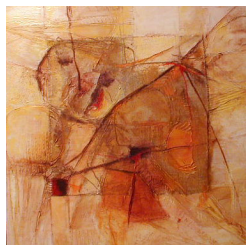

# Little Van Gogh

Presents an exhibition of  
**Sylvie Guilleme**

**Equilibre II**  
990 eur

**Equilibre I**  
990 eur

**Voile du désert II**  
990 eur

**Territoire III**  
990 eur

**Territoire I**  
990 eur

**Voiles du désert I**  
990 eur

**Ecritures africaines**  
990 eur

**Cité des 4 triangles**  
990 eur

**Boules de terre**  
990 eur

**Bulles de terre**  
990 eur

Sylvie Guilleme was born in 1962 in Ile de France, in the Yvelines region.

Her painting invites us to fly over the lands of yesterday and today, the lands of her travels, of her memories. Here and there, she collects, keeps and deposits in her paintings small pieces of memory from territories that are often African or desert-like. Little by little, mysterious writings and graphics appear on the surface of the canvas, a kind of language born of her imagination or a transcription of her inner life. She likes to look at our environment differently. In her paintings, Sylvie Guilleme plays with certain anomalies and contrasts. Nature leaves us with vestiges, imprints, traces and repetitive elements, which the artist sometimes uses as installations in her exhibitions.