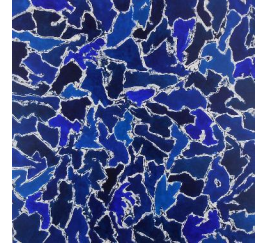

Little Van Gogh

**Colors 1**  
700 eur

**Kind of blue 6**  
700 eur

Presents an exhibition of  
**Stef Houbrechts**  
"Kind of blue"

**Kind of blue 5**  
700 eur

**Kind of blue 4**  
700 eur

**Kind of blue 3**  
700 eur

**Kind of blue 2**  
700 eur

**Kind of blue 9**  
700 eur

**Kind of blue 7**  
700 eur

**Kind of blue 8**  
700 eur

**Kind of blue 1**  
700 eur

**BIOGRAPHY :**

Stef Houbrechts is a Belgian artist from the Leuven area, born in 1969.