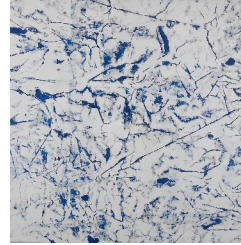

Little Van Gogh

**Colors 1**  
700 eur

**Kind of blue 6**  
700 eur

Presents an exhibition of  
**Stef Houbrechts**  
"Kind of blue"

**Kind of blue 5**  
700 eur

**Kind of blue 4**  
700 eur

**Kind of blue 3**  
700 eur