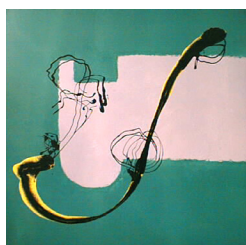

Lumière nostalgique
2240 eur

La danse du papillon
2240 eur

Alliance généreuse
2240 eur

Achèvement
2240 eur

Voyage 1
2240 eur

BIO :

This artist was born in Saigon (Vietnam) in 1942.

CAREER :

Whilst at secondary school in Saigon, Roseline Lé Minh undertook several years of training in watercolour painting. After studying mathematics at university in Paris, she divided her time between family life and painting. Her early work was characterised by figurative art. In her constant search for a more personal form of expression, she gradually moved away from any allusion or reference to reality to find her full fulfilment in what the artist calls 'magical abstraction'. She expresses this technique through an intimate relationship with colour, an introspection of the material, and a sort of barely restrained effervescence on the surface.