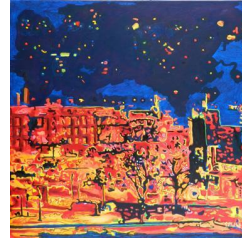

Little Van Gogh

Delicatessen
750 eur

Presents an exhibition of **Pascal MATHE**

Voyage

Red car
750 eur

Asie
750 eur

Nuit etoilee 2
750 eur

Nuit etoilee
750 eur

La vague
750 eur

Brooklyn
750 eur

8x
750 eur

Dubrovnik
750 eur

Big city
750 eur

HIS BIOGRAPHY AND CAREER:

After a career in research and varied training (CAPA Aubervilliers, AREAS workshops with B. Téoccoli), Pascal Mathé, born in 1959, found his own mode of expression in a rather figurative style.

HIS WORK:

His current work exploits the flickering, somewhat unreal images reproduced by our television and computer screens. He wants his paintings to bear witness to his fascination with these distorted images, imperfect focus, saturated or muted colours, and lingering bright spots.

He attempts to rediscover vague outlines, indistinct and floating shapes that eventually take on meaning and colour. He restores the blur, which is more evocative of the changing nature of life.

Through this deliberate freeze frame, framed according to his own perception and then recreated on canvas (other than that of the Internet), Pascal Mathé seeks to express an urban, melancholic and shifting atmosphere.